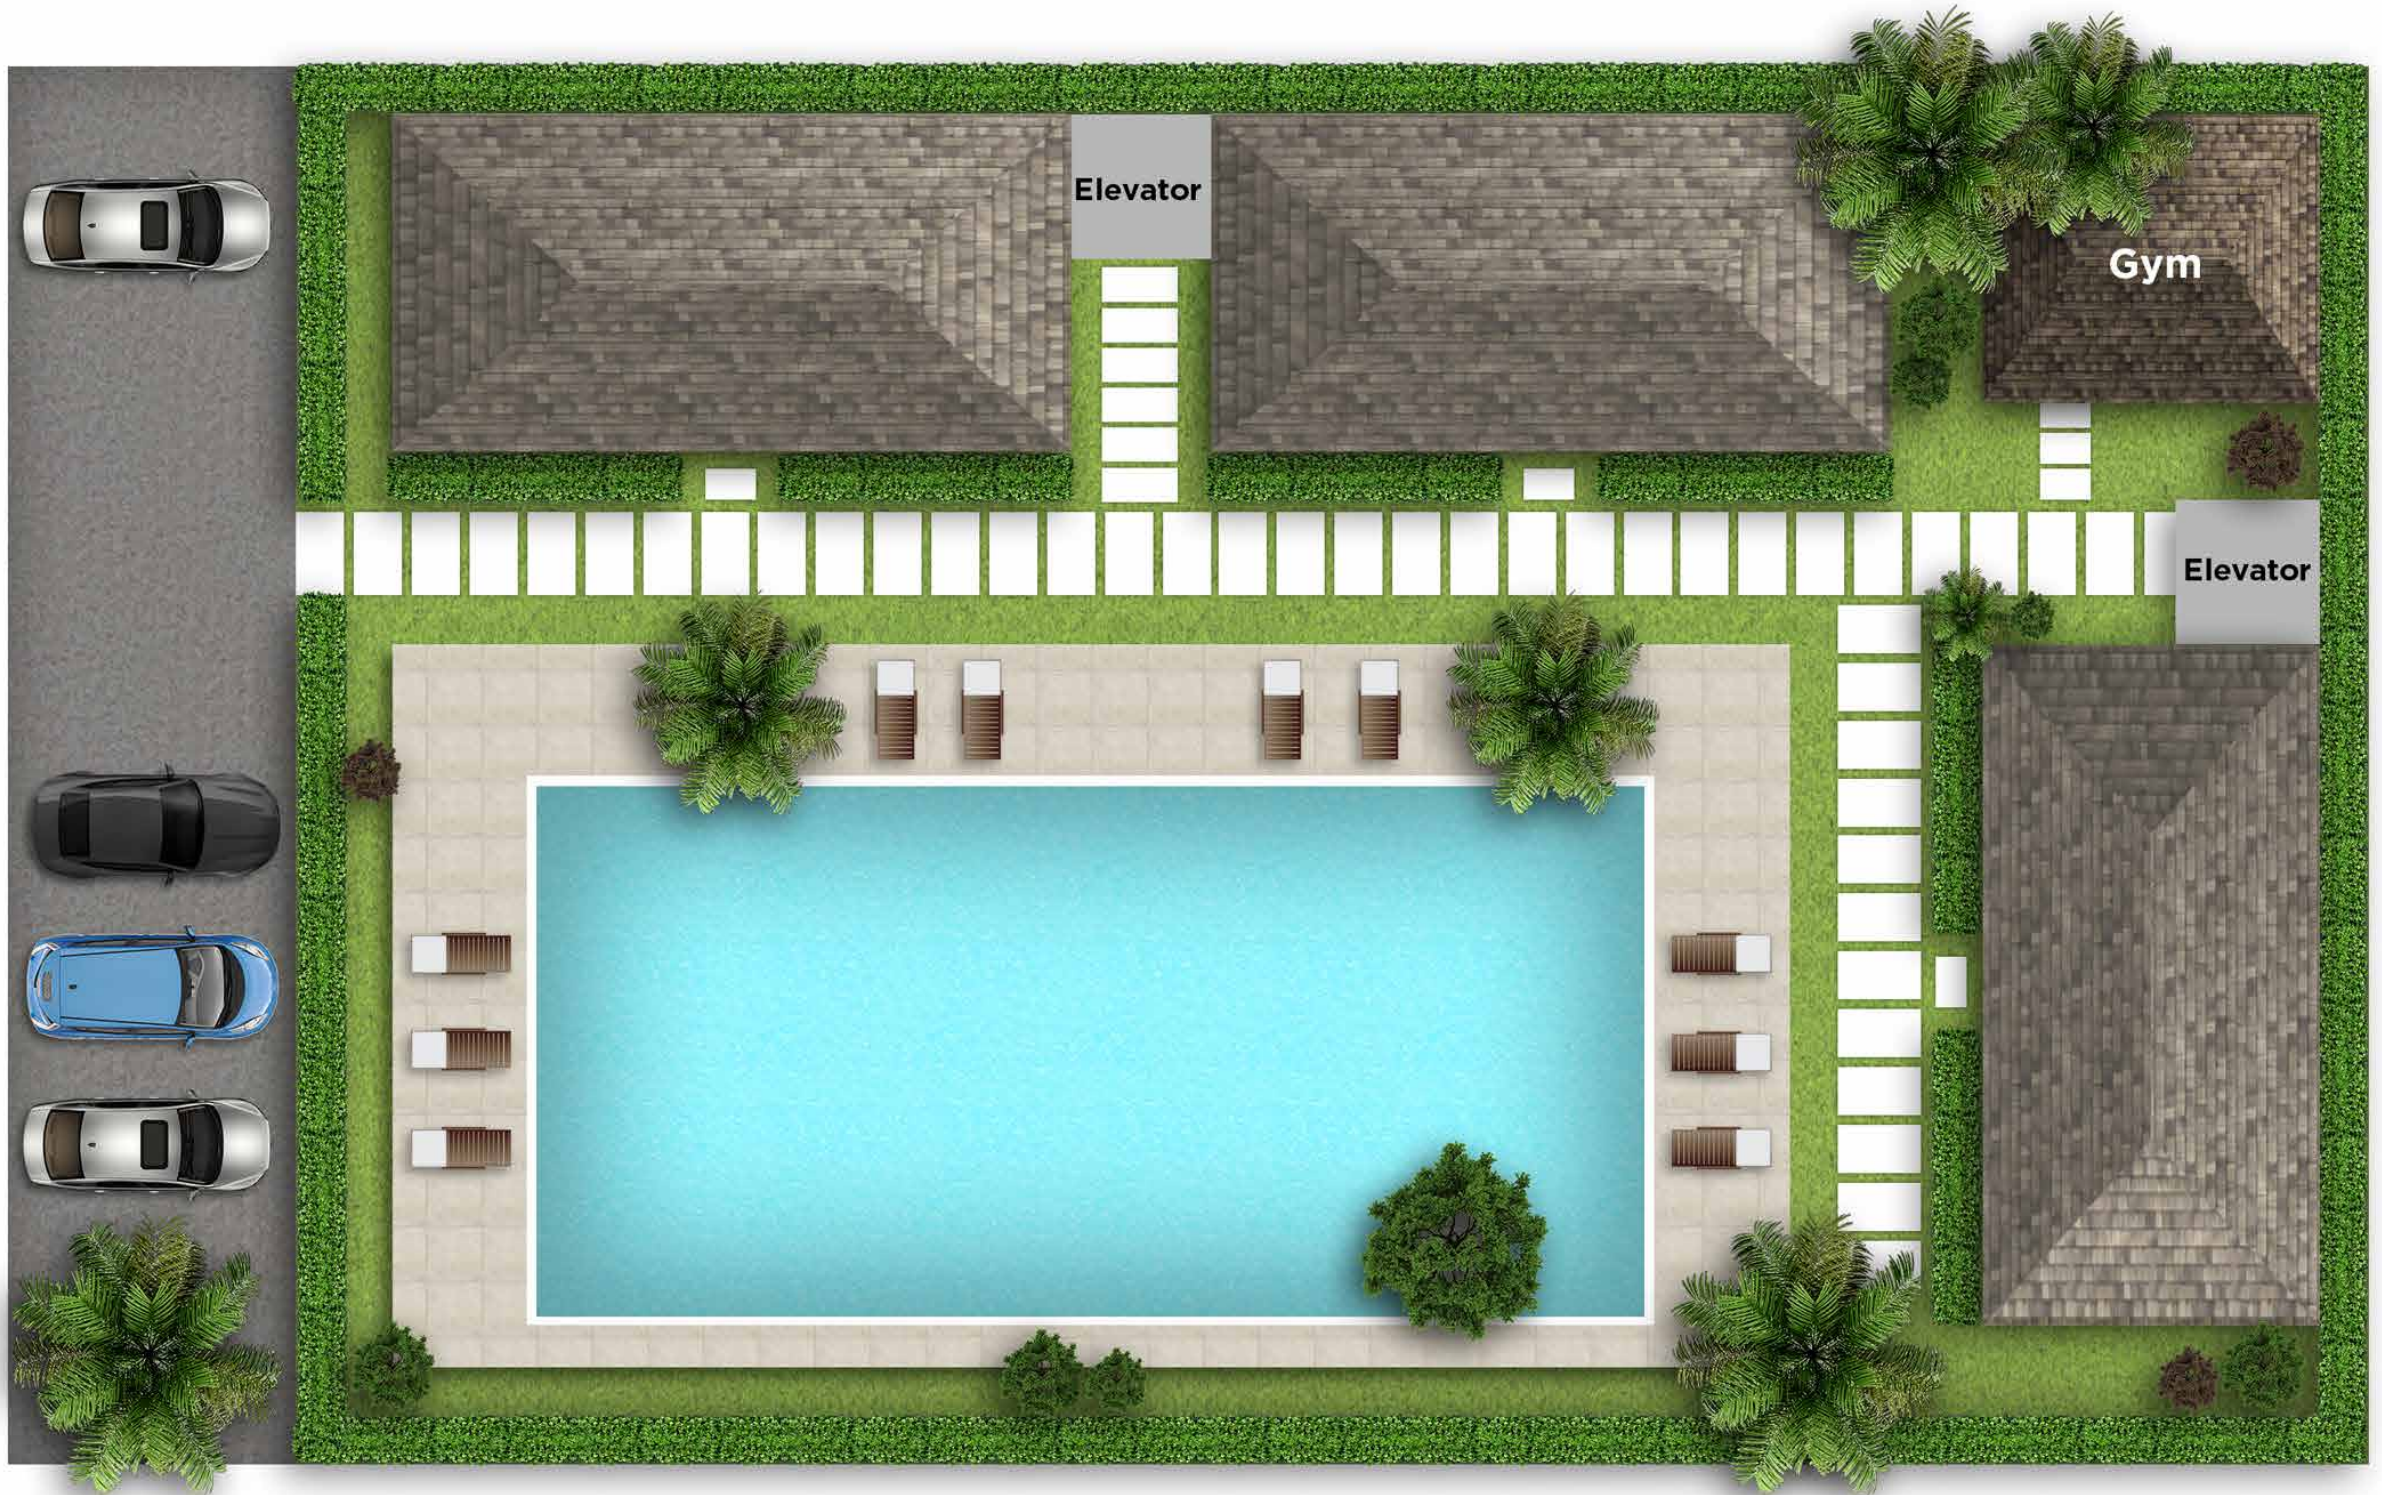

# Chi Beach Club

Wow factor ✓

Cream connects to our fabulous exclusive beach club “Chi” with an award winning chef serving up healthy modern cuisine, a pool bar and 25 meter salt water swimming pool on a pristine white sandy beach.