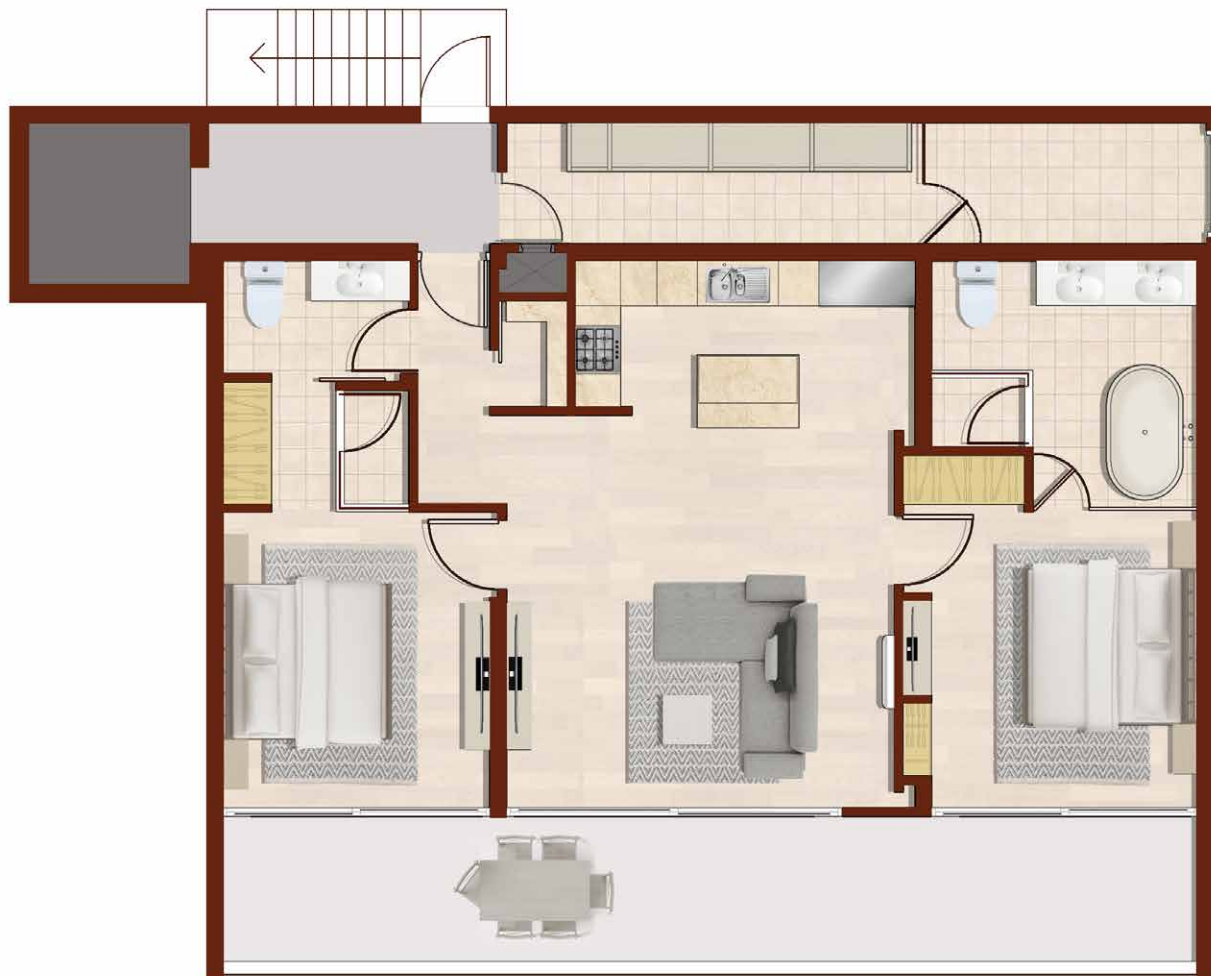

CREAM RESIDENCE - EXCLUSIVE KOH SAMUI BEACH LIVING

135 sqm