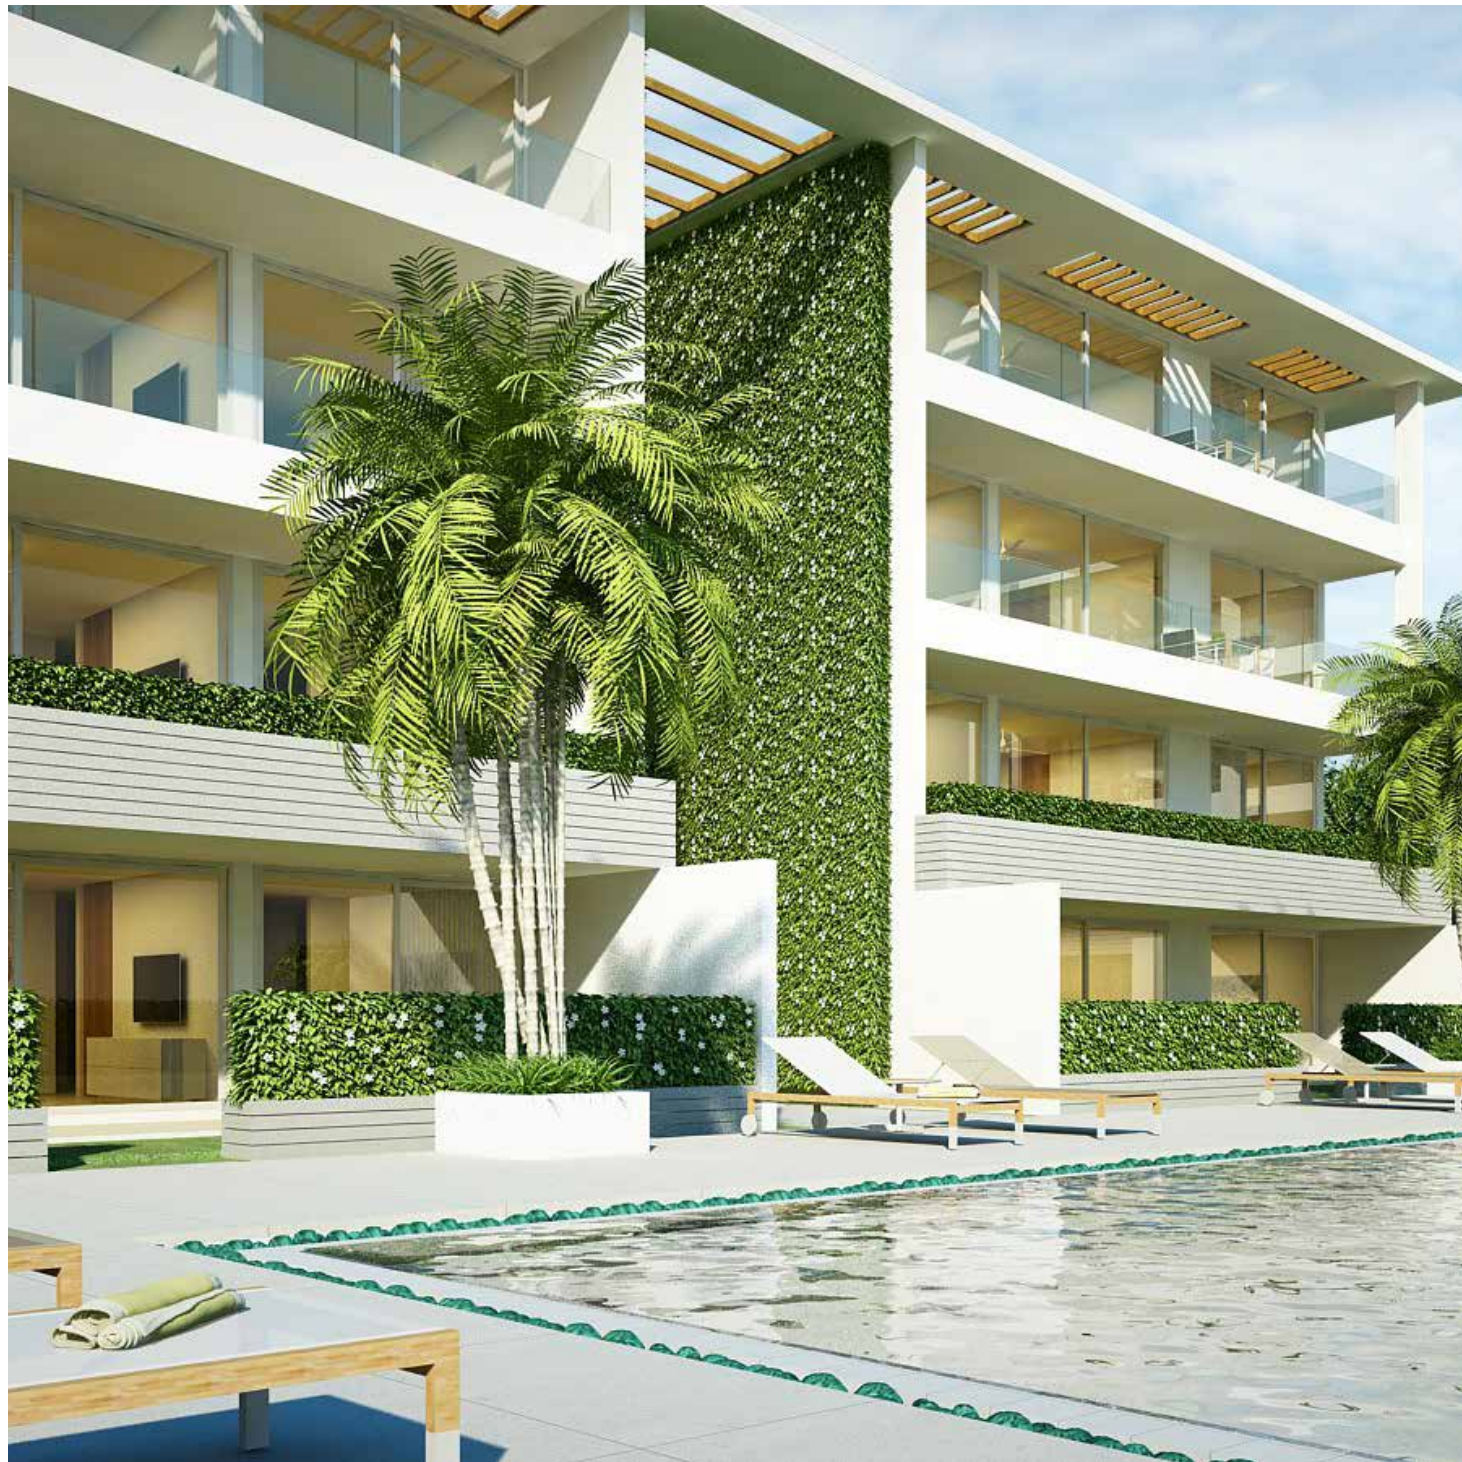

Development History?

Undeniably Koh Samui's finest developer for over 20 years. ✓

Kalara has designed, constructed & manages over ten multi-award winning projects on Koh Samui resulting in an unrivalled wealth of knowledge & experience